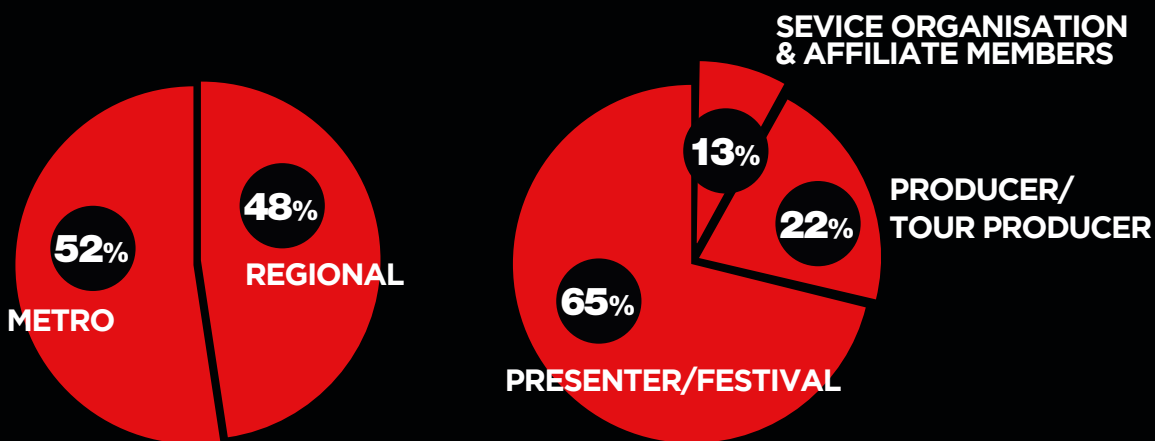

Who are we?

Our members comprise a broad group of performing arts professionals: presenters, producers, artists, funders, festivals, peak bodies and professional consultants; regional, metro, small and large.